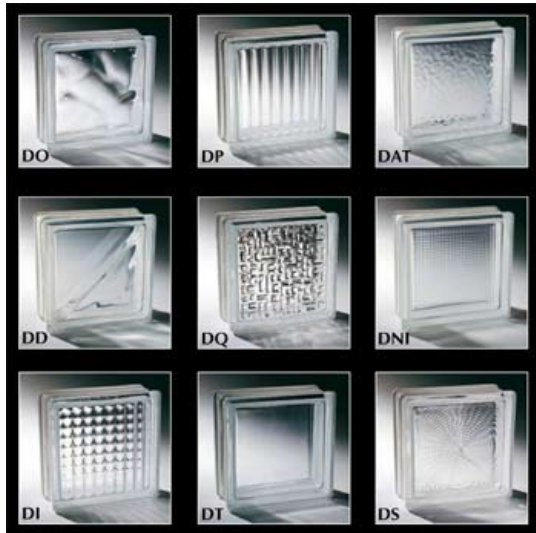

Concept & Design

Scale 3cm = 1m

Ph: 0423 807 340 or 9857 0524

Northern Restorations

Concept & Design

<http://www.glassbrickcompany.com.au/>

castle
cabinet

tallboy