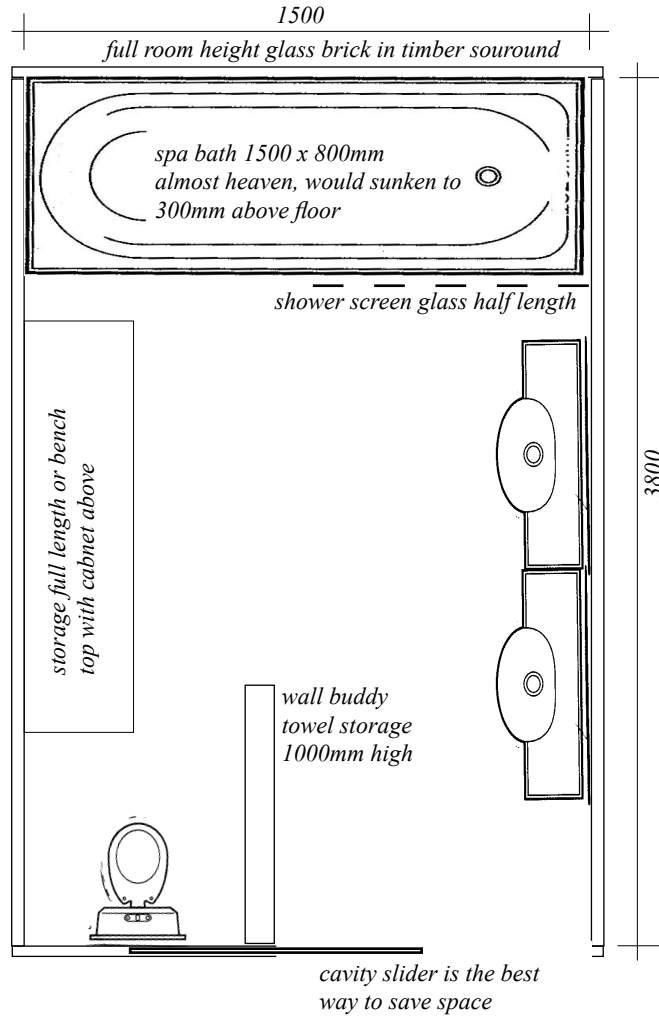

Concept & Design

Scale 3cm = 1m

Ph: 0423 807 340 or 9857 0524

Northern Restorations

Concept & Design

<http://www.glassbrickcompany.com.au/>

castle
cabinet

tallboy