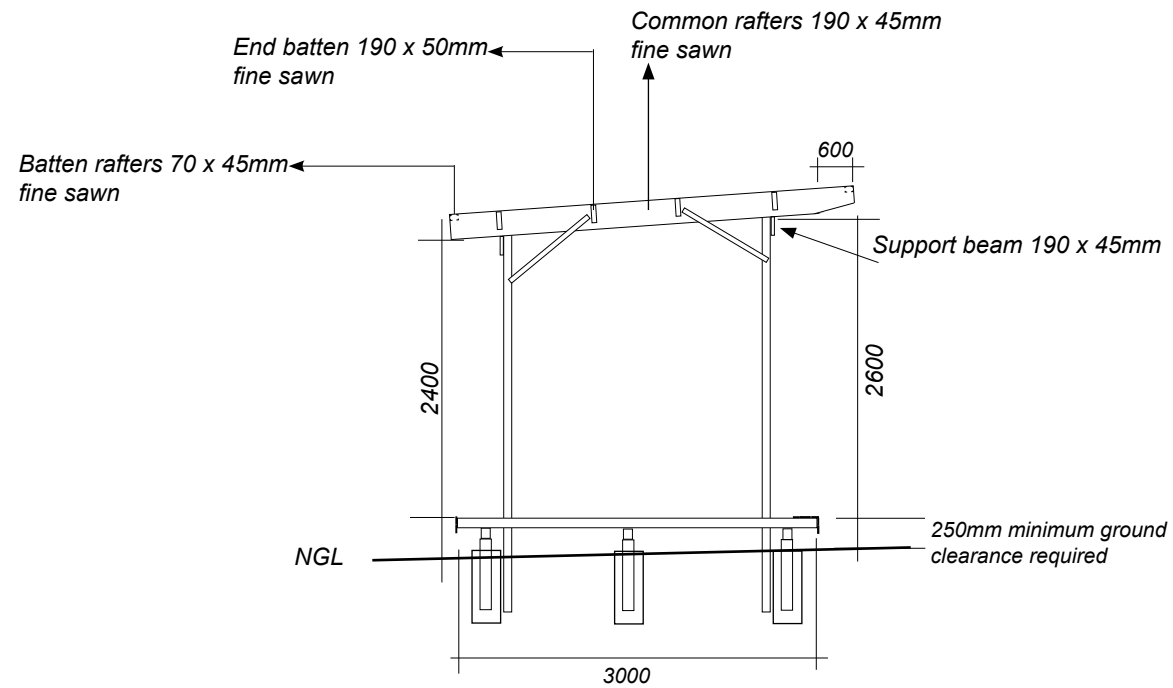

Roof frame

<i>Common rafters merbau</i>	15 - 190 x 45mm	3.8m
<i>Cypress pine post</i>	8 - 120 x 120mm	3.6m
<i>End batten rafters merbau</i>	7 - 190 x 45mm	6m
<i>End battens merbau</i>	4 - 70 x 45mm	6m
<i>Fixing beam merbau</i>	3 - 190 x 45mm	6m

Sub Floor

Bearers	5 - 90 x 70mm	6m
Joists	20 - 90 x 45mm	3.2m
Stumps	18 - 650mm	
Merbau decking	- 90 x 19mm	360 lm's

3 Kalka Street Blackburn

Ph: 0423 807 340 or 9857 0524

Northern Restorations

3 Kalka Street Blackburn