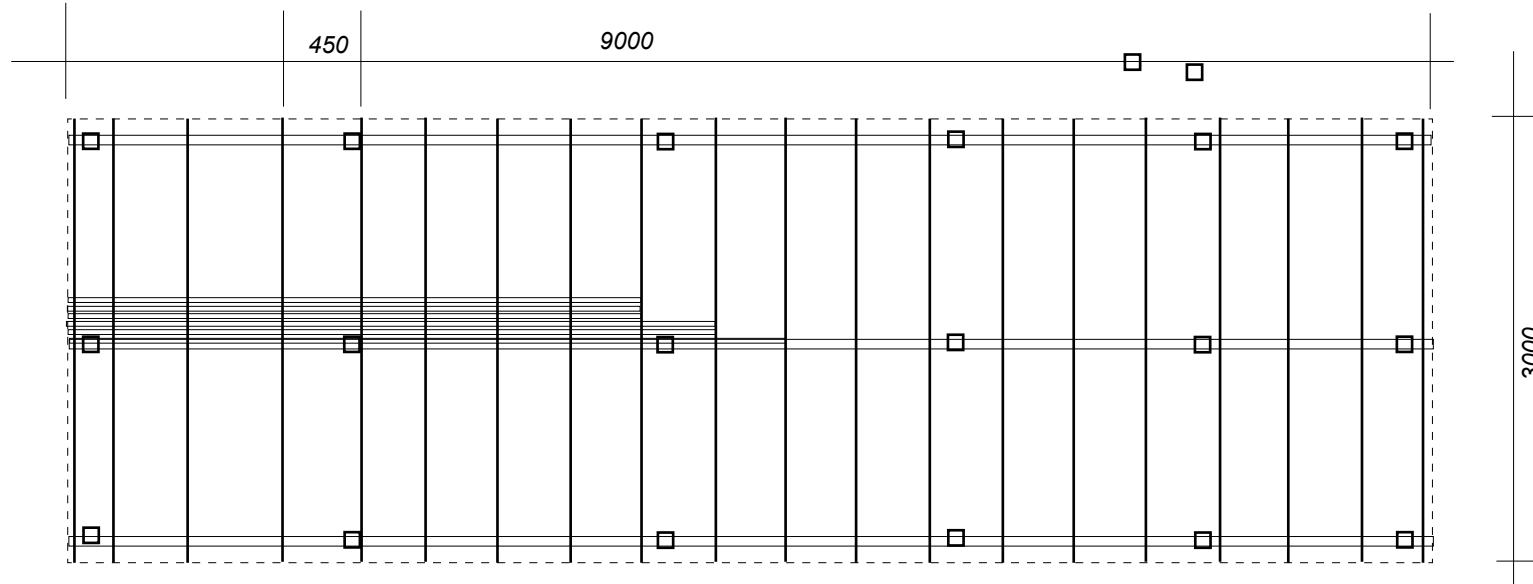

Roof frame

<i>Common rafters merbau</i>	15 - 190 x 45mm	3.8m
<i>Cypress pine post</i>	8 - 120 x 120mm	3.6m
<i>End batten rafters merbau</i>	7 - 190 x 45mm	6m
<i>End battens merbau</i>	4 - 70 x 45mm	6m
<i>Fixing beam merbau</i>	3 - 190 x 45mm	6m

3 Kalka Street Blackburn

Ph: 0423 807 340 or 9857 0524

Northern Restorations

Joists 90 x 45mm lasercut
@ 450mm centres
treated pine F7

Bearers 90 x 70mm
@ 1500mm centres span
treated pine F7 fine sawn

Deck surface Merbau 90 x 19mm
stainless gun nailed

Sub Floor

Bearers	5 - 90 x 70mm	6m
Joists	20 - 90 x 45mm	3.2m
Stumps	18 - 650mm	
Merbau decking	- 90 x 19mm	360 lm's

3 Kalka Street Blackburn

Ph: 0423 807 340 or 9857 0524

Northern Restorations

3 Kalka Street Blackburn